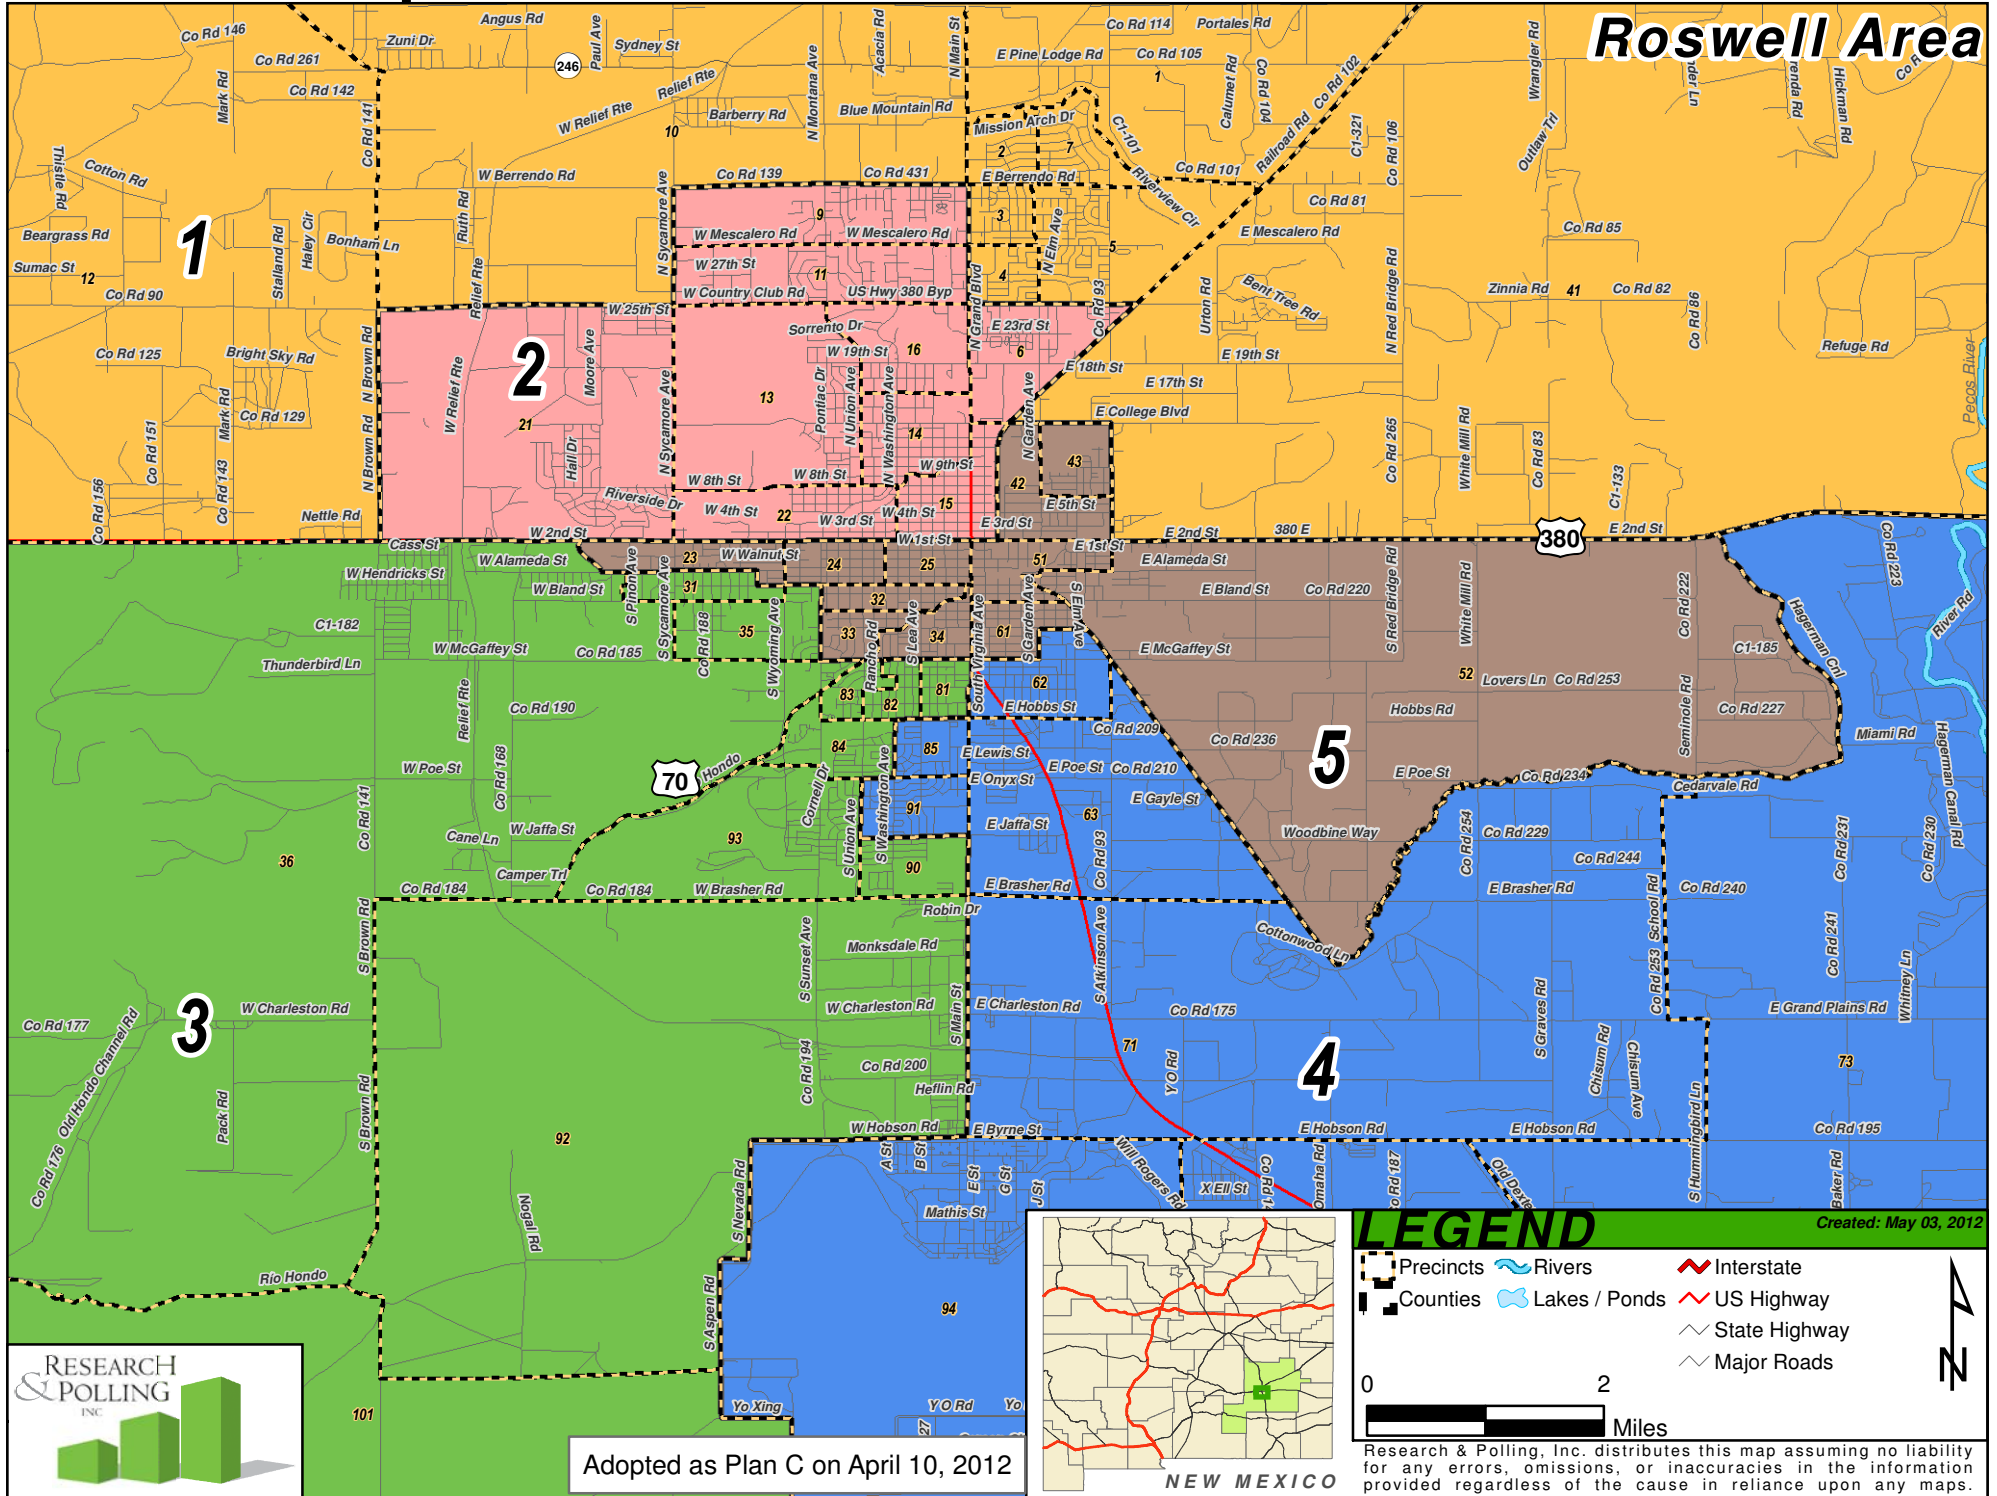

Roswell Independent Schools

School Board Districts

Adopted as Plan C on April 10, 2012

Roswell Independent Schools

School Board Districts

Roswell Area

Adopted as Plan C on April 10, 2012

LEGEND

- Precincts
- Counties
- Rivers
- Lakes / Ponds
- Interstate
- US Highway
- State Highway
- Major Roads

Created: May 03, 2012

0 2 Miles

Research & Polling, Inc. distributes this map assuming no liability for any errors, omissions, or inaccuracies in the information provided regardless of the cause in reliance upon any maps.