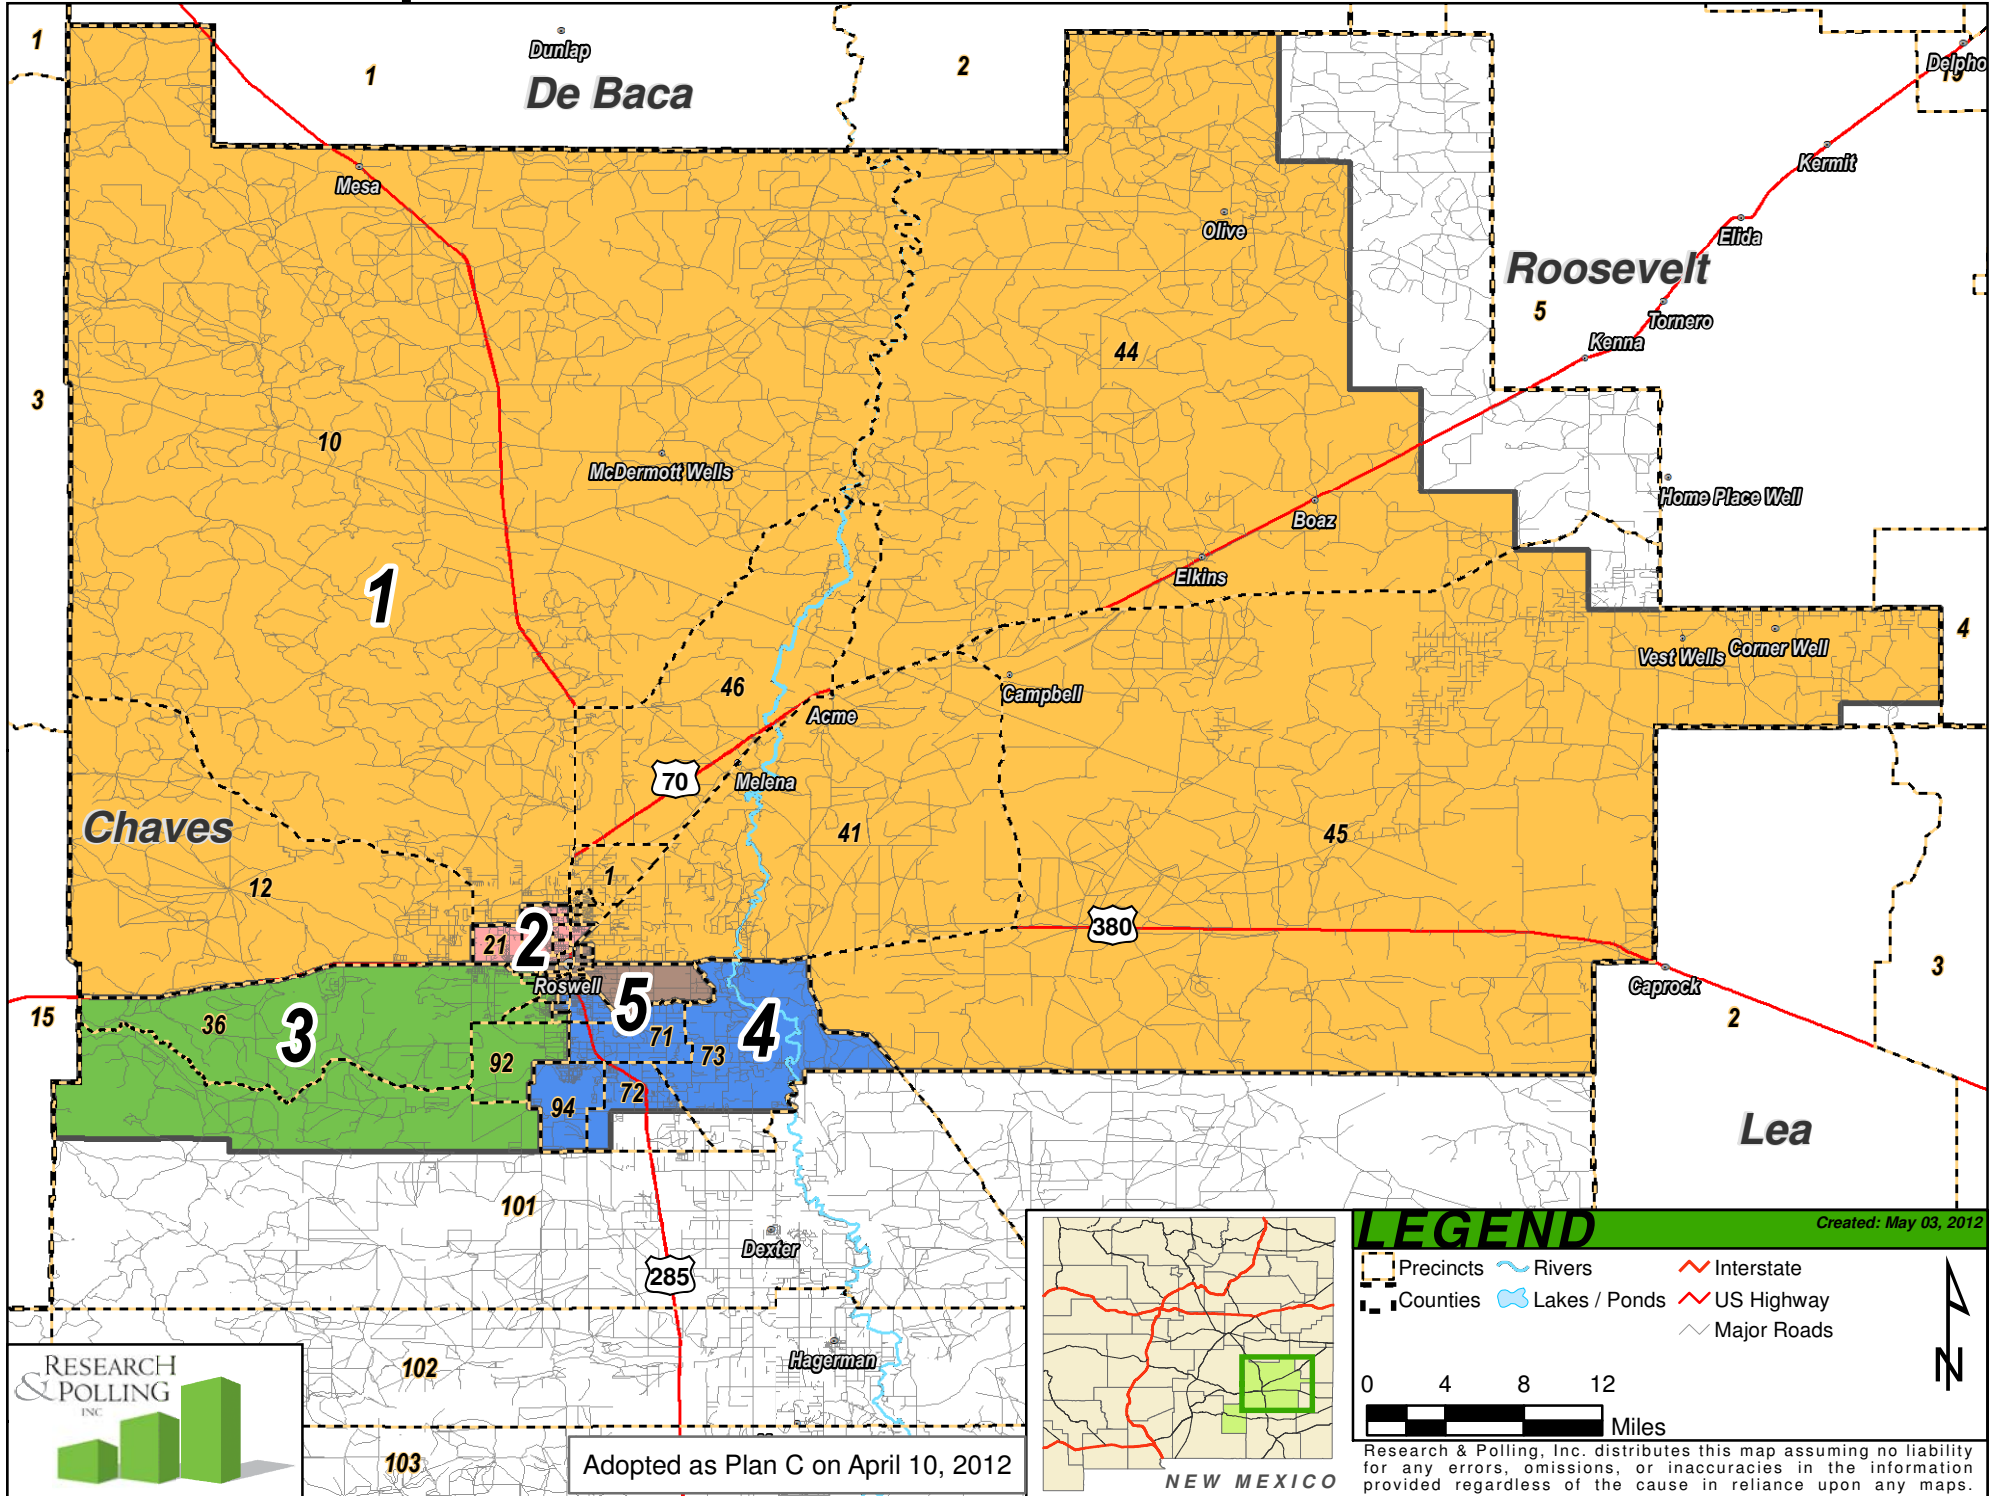

Roswell Independent Schools

School Board Districts

Adopted as Plan C on April 10, 2012

Roswell Independent Schools

School Board Districts

Roswell Area

Adopted as Plan C on April 10, 2012

LEGEND

- Precincts
- Counties
- Rivers
- Lakes / Ponds
- Interstate
- US Highway
- State Highway
- Major Roads

Created: May 03, 2012

0 2 Miles

Research & Polling, Inc. distributes this map assuming no liability for any errors, omissions, or inaccuracies in the information provided regardless of the cause in reliance upon any maps.